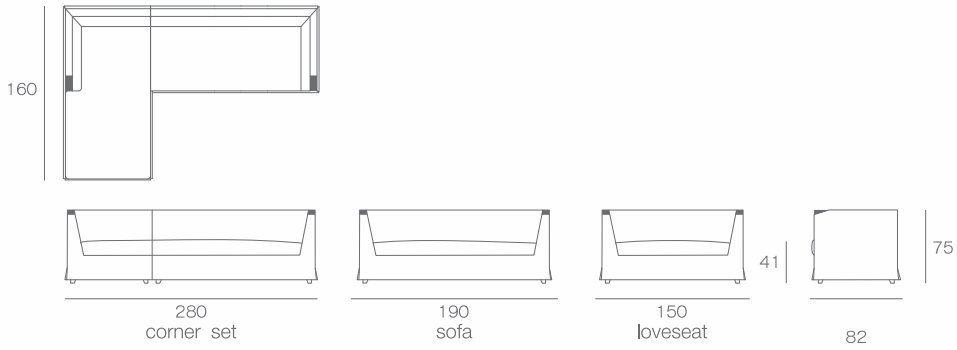

DOKMAI

Modern contemporary style with full removable and washable colorful covers.

CANDY

Candy corner set in curve shape.
Simple design with colorful pillows.

POP

Pop corner set in casual style with simple design for everywhere.