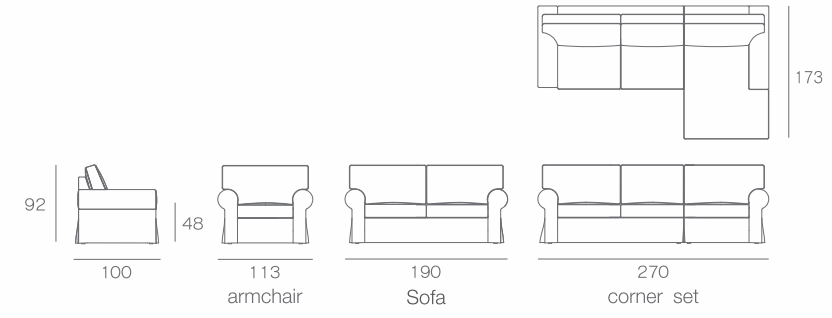

DOKMAI

Modern contemporary style with full removable and washable colorful covers.

CANDY

Candy corner set in curve shape.
Simple design with colorful pillows.

POP

Pop corner set in casual style with simple design for everywhere.