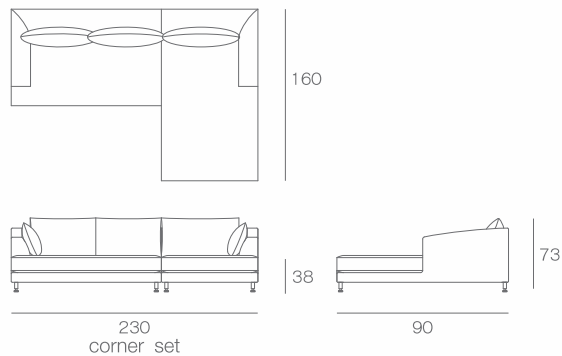

DOKMAI

Modern contemporary style with full removable and washable colorful covers.

CANDY

Candy corner set in curve shape.
Simple design with colorful pillows.

POP

Pop corner set in casual style with simple design for everywhere.

BOXY

Boxy collection in casual style with simple design for everywhere.

Sofa W218 D94 H81 SH47 cm
Armchair W96 D94 H81 SH47 cm

NORMY

Normy collection in casual style with simple design for everywhere.

Sofa W203 D89 H77 SH38 cm
Armchair W94 D89 H77 SH38 cm