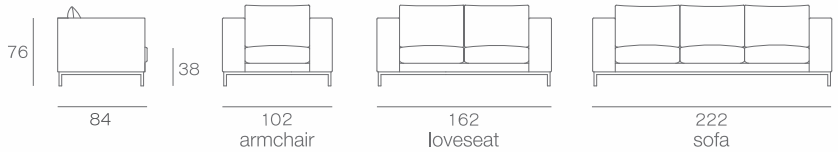

Many types of combination can be made to fit your spaces.

COMBINATION IDEA

GIORNO

The elegance of design that inspired by simple shape with comfortable seat.

LOUIS

The Elegance of design that inspired by simple shape with comfortable seat.

SOFIA

The elegance of design that inspired by simple shape with comfortable seat.

COMBINATION IDEA

ANGOLO

Modern shape with its deep seat make more comfortable feeling.

PEDPLOV

Modern style with geometric line combined with various types of back pillows.