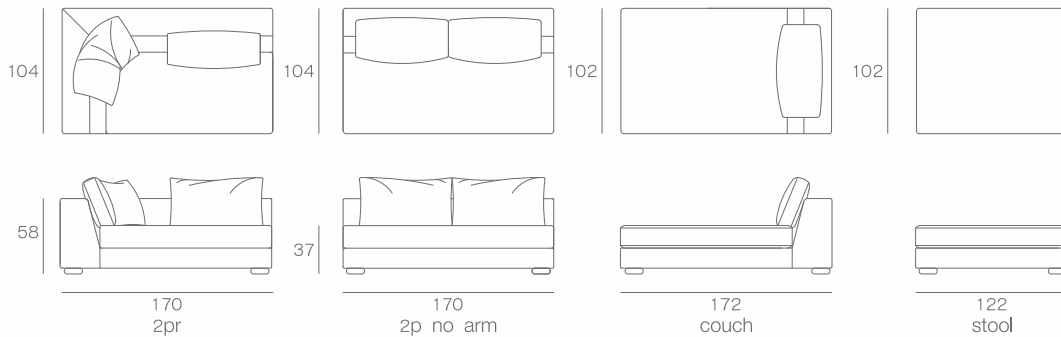

SABAI

Modern style with elegant dimension for a perfect place to relax with geometric shape combined with back cushions.

Many types of combination can be made to fit your spaces.