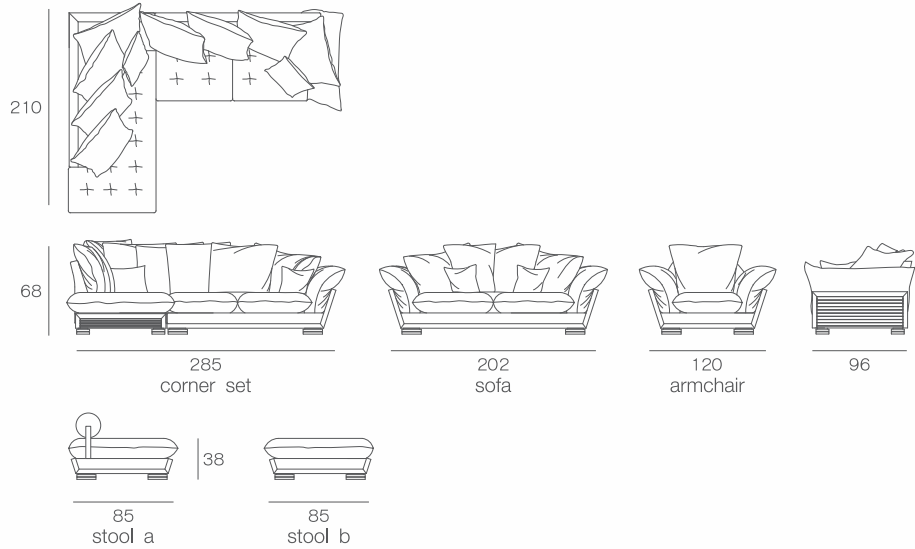

SUANTHAI

Contemporary design with mixture of various style of fabric for cushions and wooden frame, making Oriental-Thai atmosphere in the living room.