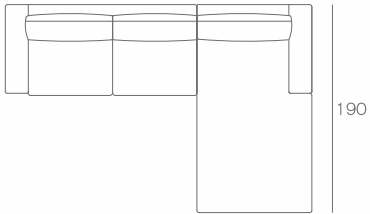

SOFIA

The elegance of design that inspired by simple shape with comfortable seat.

COMBINATION IDEA

ANGOLO

Modern shape with its deep seat make more comfortable feeling.

PEDPLOV

Modern style with geometric line combined with various types of back pillows.