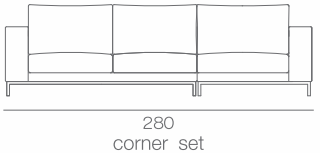

SOFIA

The elegance of design that inspired by simple shape with comfortable seat.

COMBINATION IDEA

ANGOLO

Modern shape with its deep seat make more comfortable feeling.

PEDPLOV

Modern style with geometric line combined with various types of back pillows.