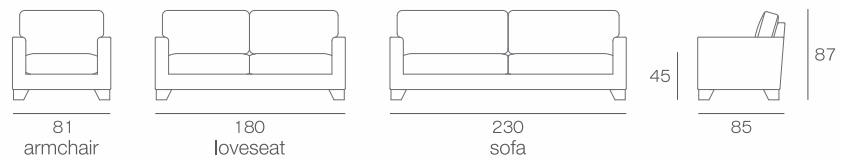

SILIAM

This collection has sofa with backshelf, corner set, ottoman and coffee table. Functional design is theme of this collection with wooden shelf finished with polyurethane.

SABAI

Modern style with elegant dimension for a perfect place to relax with geometric shape combined with back cushions.

Many types of combination can be made to fit your spaces.

COMBINATION IDEA

GIORNO

The elegance of design that inspired by simple shape with comfortable seat.

LOUIS

The Elegance of design that inspired by simple shape with comfortable seat.