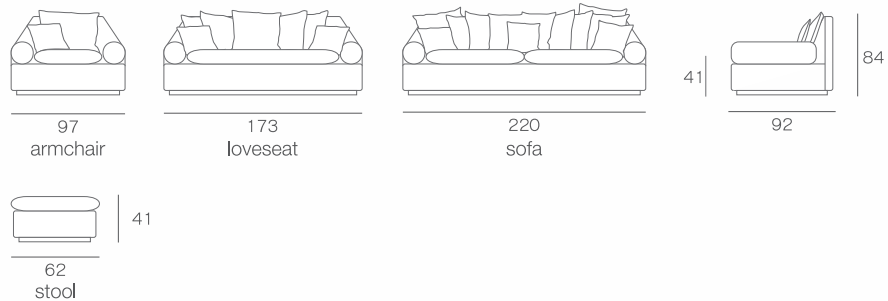

Many types of combination can be made to fit your spaces.

COMBINATION IDEA

GIORNO

The elegance of design that inspired by simple shape with comfortable seat.

LOUIS

The Elegance of design that inspired by simple shape with comfortable seat.

SOFIA

The elegance of design that inspired by simple shape with comfortable seat.

COMBINATION IDEA

ANGOLO

Modern shape with its deep seat make more comfortable feeling.

PEDPLOV

Modern style with geometric line combined with various types of back pillows.