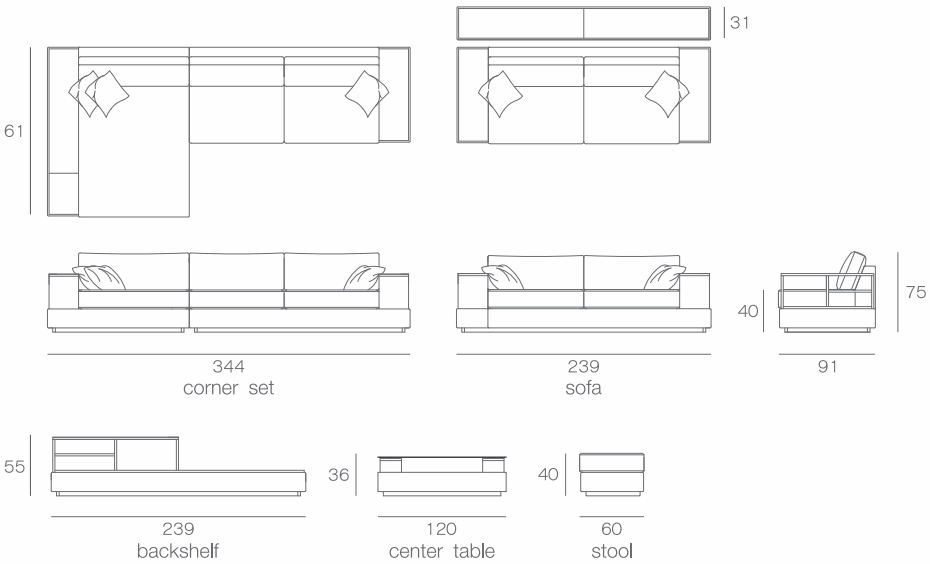

113
armchair

171
loveseat

200
sofa

90

120
bench

60
stool

47

47

SILIAM

This collection has sofa with backshelf, corner set, ottoman and coffee table. Functional design is theme of this collection with wooden shelf finished with polyurethane.

SABAI

Modern style with elegant dimension for a perfect place to relax with geometric shape combined with back cushions.