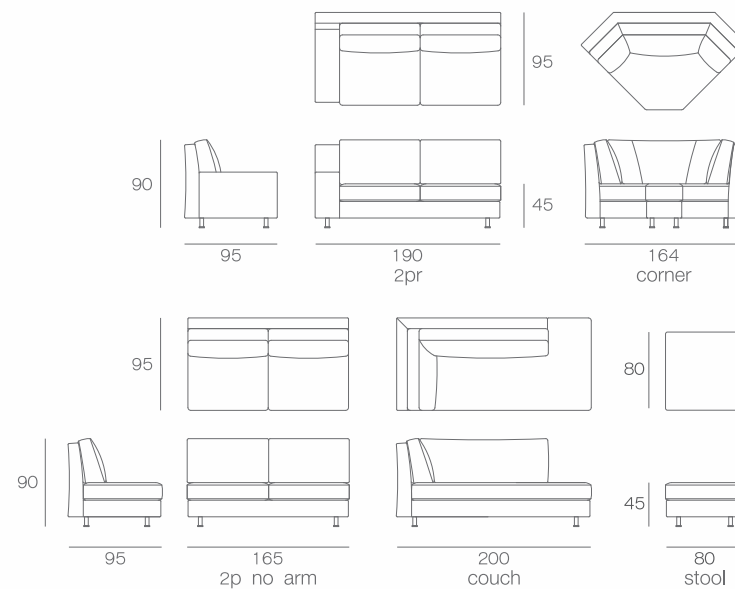

SOFIA

The elegance of design that inspired by simple shape with comfortable seat.

COMBINATION IDEA