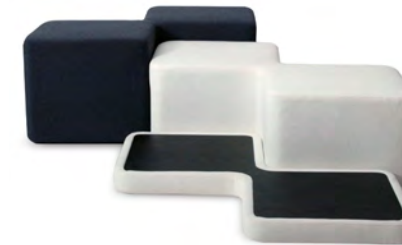

INFINITY Stool, (available in fabric and leather)
W120 D60 H40 cm