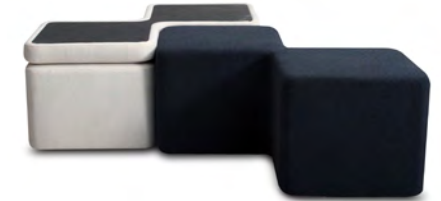

INFINITY Stool, (available in fabric and leather)
W120 D60 H40 cm