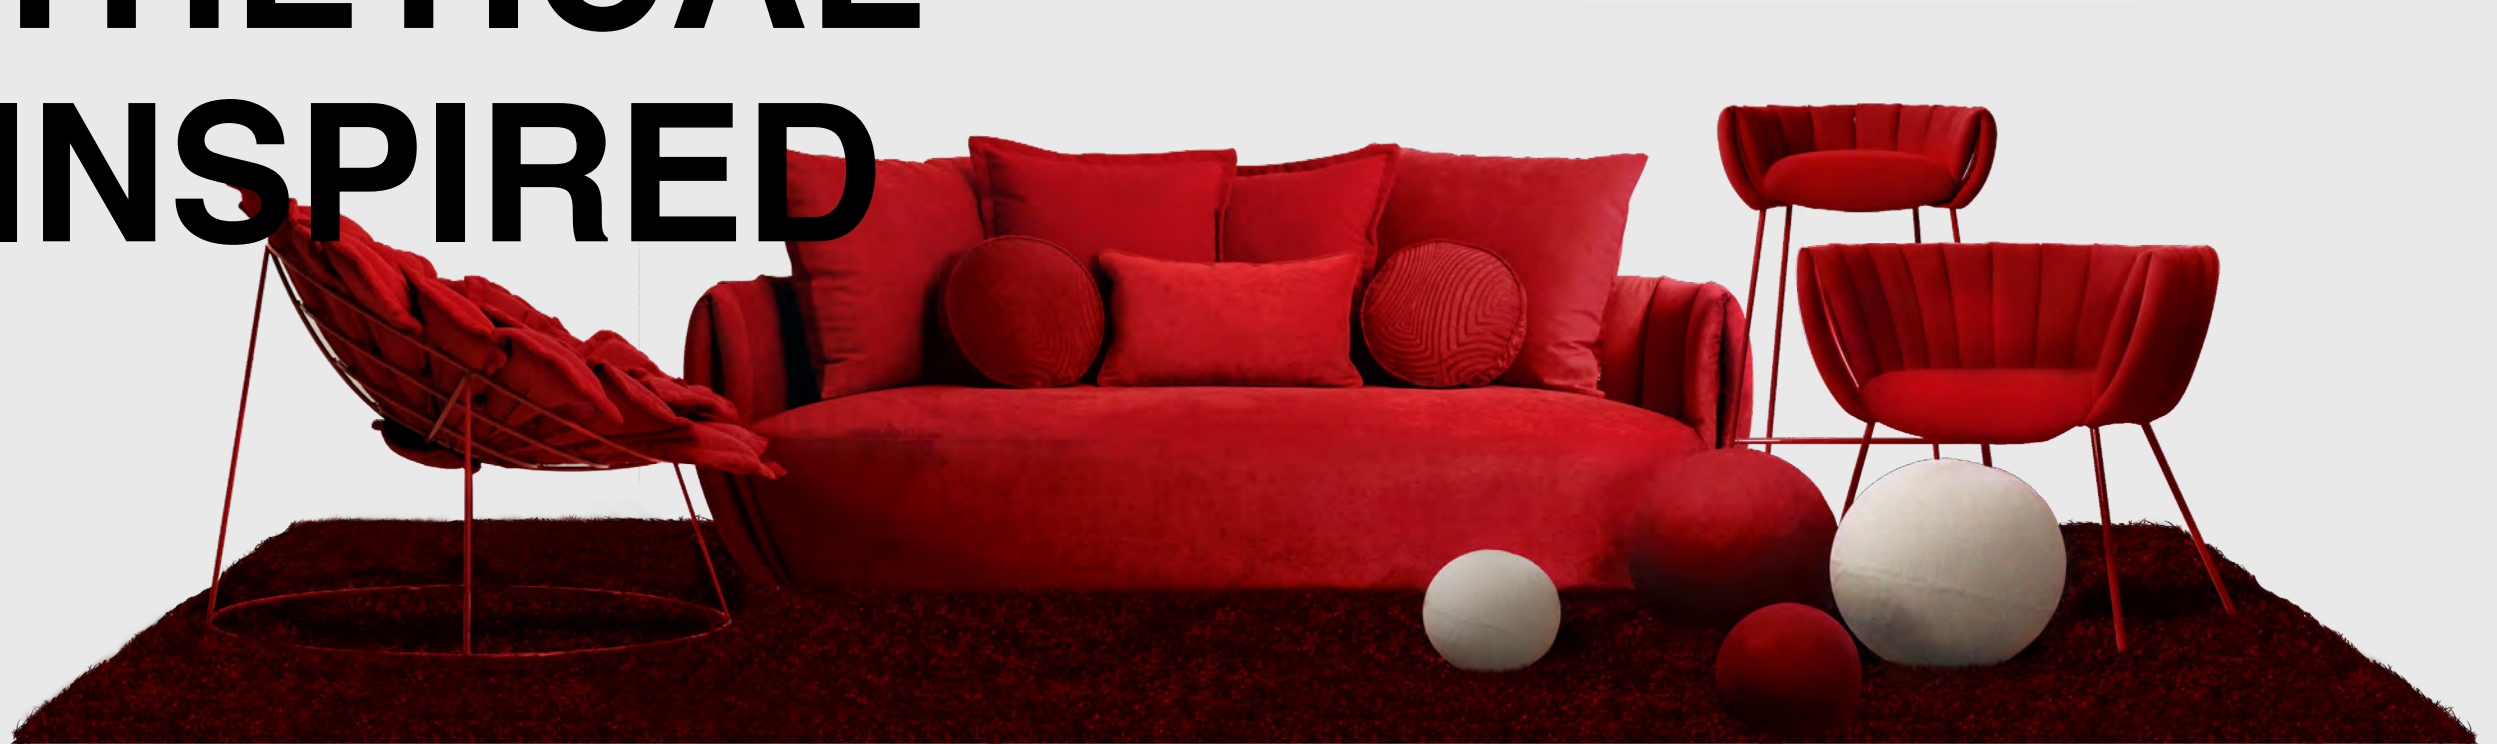

AES = AESTHETICAL INSPIRED

Mobella's signature designs inspired by natural element for we believe that aesthetical aspect is universal as the common spoken language among all design lovers.