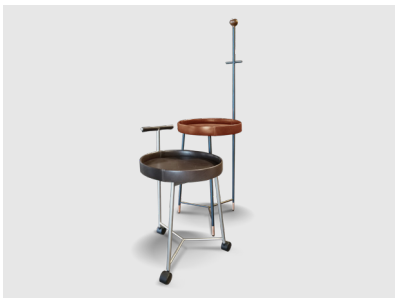

SAISAI Beanbag L, W93 D102 H42 cm
• Fabric • Oil Leather • Italian Leather

WEAV Hammock Indoor, W227 D90 H8 cm
• Oil Leather • Italian Leather

KOWMA Pillow, W73 D62 H31 cm
• Fabric

PASAAN Pillow, W328 D197/104 H61 SH43 cm
• Fabric

TIERRA Pillow, W57 D57 H20 cm
• Oil Leather • Italian Leather

KRADONG S-Table, W46 D48 H76 cm
Hanger, W46 D48 H153 cm
• Oil Leather • Italian Leather

TIME Bar Cart, W46 D76 H95 SH67 cm
• Oil Leather • Italian Leather