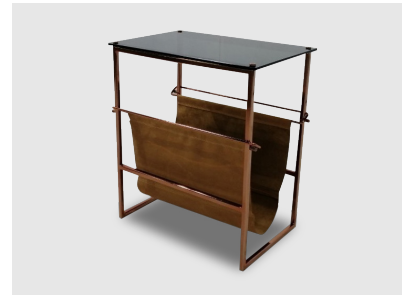

SAISAI Beanbag L, W93 D102 H42 cm
• Fabric • Oil Leather • Italian Leather

WEAV Hammock Indoor, W227 D90 H8 cm
• Oil Leather • Italian Leather

KOWMA Pillow, W73 D62 H31 cm
• Fabric

PASAAN Pillow, W328 D197/104 H61 SH43 cm
• Fabric

TIERRA Pillow, W57 D57 H20 cm
• Oil Leather • Italian Leather

KRADONG S-Table, W46 D48 H76 cm
Hanger, W46 D48 H153 cm
• Oil Leather • Italian Leather

TIME Bar Cart, W46 D76 H95 SH67 cm
• Oil Leather • Italian Leather

AREA Tray, W42 D31 H5 cm
• Oil Leather • Italian Leather

WE Magazine Holder, W29.5 D28.5 H39 cm
• Fabric • Oil Leather • Italian Leather

O-BAG Magazine Holder, W54 D15.5 H49.5 cm
• Fabric • Oil Leather • Italian Leather