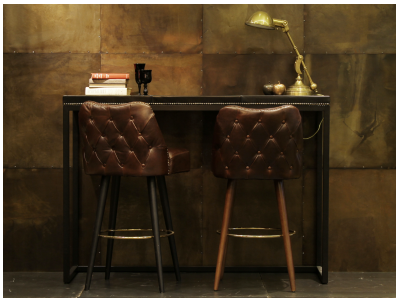

COFFEE TABLE COLLECTION

Mobella®
Galleria

PASAAN Round Center Table, W98 D98 H51 cm
Round Side Table, W49 D49 H31 cm

Fabric

KRAJUNG Center Table, W40 D40 H45 cm
*Available in Center Table / Stool

KRAJOME Full Set, W51 D51 H38 cm
Fabric Oil Leather Italian Leather

*Available in Lounge / Stool / Shade

PUBPAA Coffee Table, W73 D62 H31 cm
Fabric

*Available in Lounge Chair / Stool

FLIP Center Table, W112 D185 H33 cm
Fabric Oil Leather Italian Leather

SILIAM Center Table, W120 D60 H36 cm
Fabric Oil Leather Italian Leather

DRUM

Center Table, W102 D102 H36 cm
Side Table, W52 D52 H52 cm

Fabric Oil Leather Italian Leather

KUBE

Center Table, W120 D76 H28 cm

Fabric Oil Leather Italian Leather

LAYER

Center Table, W139 D125 H34 cm

Fabric Oil Leather Italian Leather

KASE

Counter, W152 D50 H105 cm

Fabric Oil Leather Italian Leather

www.mobella.co.th

mobella galleria

mobellagalleria

@Mobella