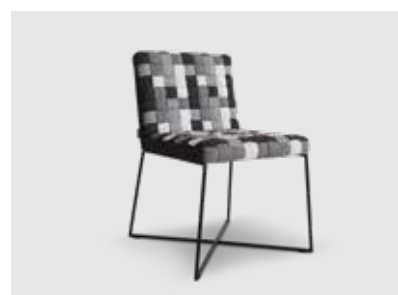

KOWMA Chair, W54 D64 H83 SH48 cm
• Fabric